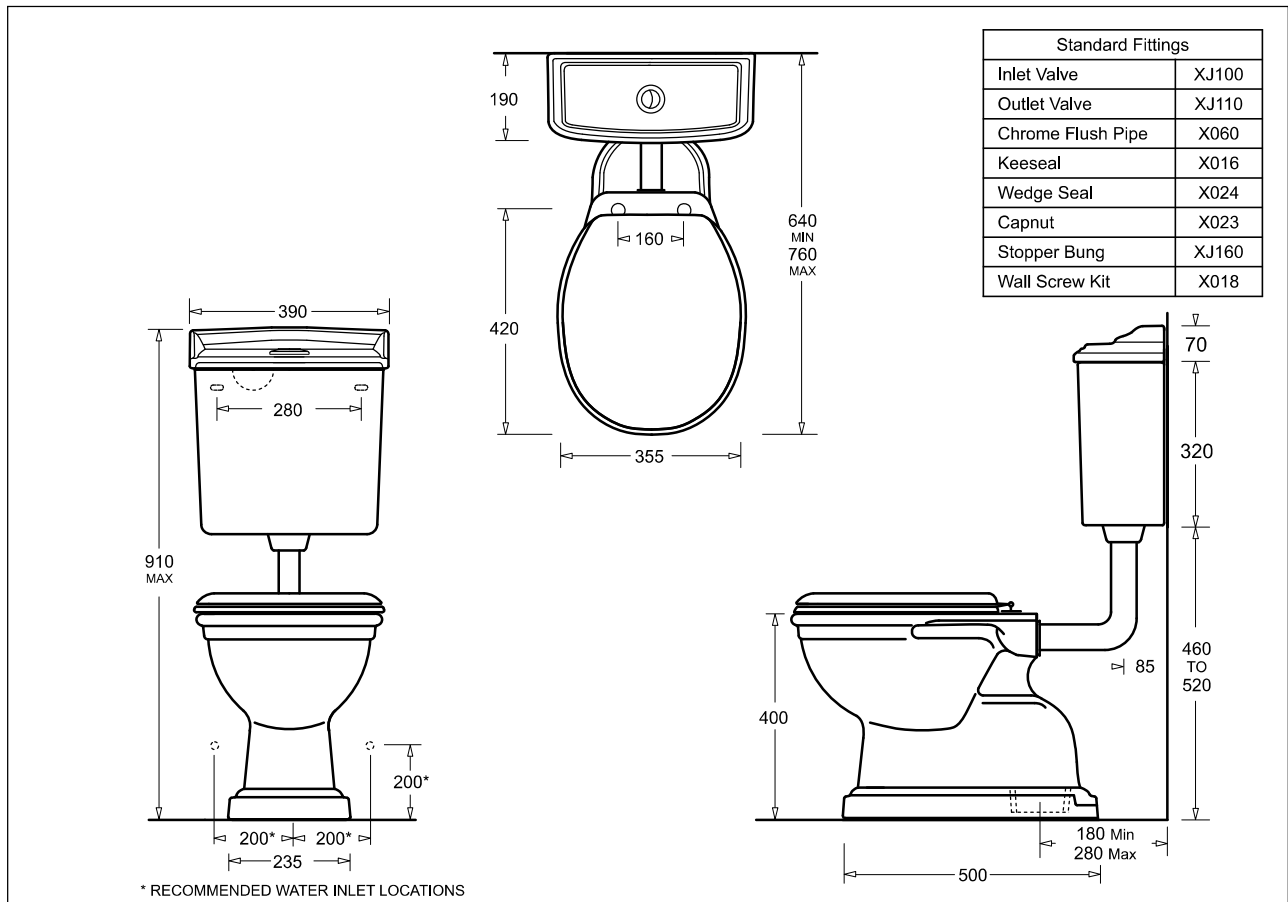

## MID LEVEL VITREOUS CHINA SUITE

WHITE SEAT OPTION SHOWN

- Period style vitreous china feature suite
- Exposed chrome flush pipe
- Concealed outlet Colonial Deluxe pan
- 4.5/3L Dual flush
- Variable set out S trap 180-280mm
- Wood or Plastic seat options
- RH water inlet (Can be converted to LH water inlet)

### Provided

Item	Description	Code	
Toilet	Colonial Deluxe S Pan	J2050	
Cistern	Colonial Feature Cistern - Chrome F/Pipe	J2401M	
Seat	Timber Seat - Mahogany Stain	OR	3000M
Seat	Timber Seat - Oak Stain		3000O
Seat	White Seat - Urea Soft Close		RB6041
Installation	Instruction Sheet	✓	

\* RECOMMENDED WATER INLET LOCATIONS